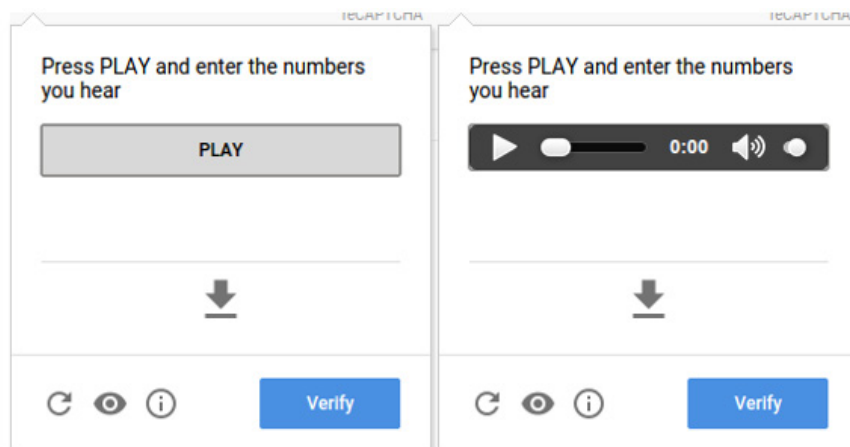

hCaptcha

hCaptcha's accessibility options, which include a cookie that can be set to let the user temporarily pass, are here: <https://dashboard.hcaptcha.com/signup?>

reCAPTCHA

reCAPTCHA works with major screen readers such as ChromeVox (Chrome OS), JAWS (IE/Edge/Chrome on Windows), NVDA (IE/Edge/Chrome on Windows) and VoiceOver (Safari/Chrome on Mac OS). See also: <https://support.google.com/recaptcha/answer/6175971?hl=en>

reCAPTCHA will alert screen readers of status changes, such as when the reCAPTCHA verification challenge is complete.

Please use the following steps to solve an audio challenge:

1. If you are presented with a visual challenge, locate and click on the  button.
2. You will be presented with one of two versions of the audio challenge depending on whether you're using a mobile device.