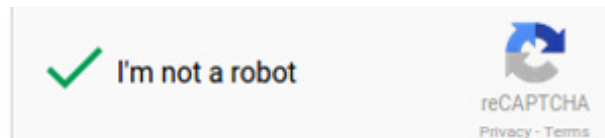

Please note that the verification will expire after some time and you will need to start over if this occurs. You will be notified if the verification expires.