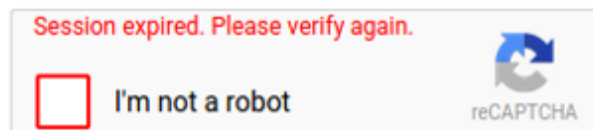

Tips

If the audio doesn't play, try downloading the audio by locating and clicking on the Alternatively, download audio as MP3 link.

While in the text input box, you can press the "R" button to replay the audio from the beginning

To get a different audio challenge, locate and press the Get a new challenge button.

The reCAPTCHA verification expires after a certain amount of time so it is best to complete the reCAPTCHA verification last on a website you are accessing.

Some screen readers may have difficulties getting into forms mode, if this happens, please use your screen reader's functionality to force forms mode.