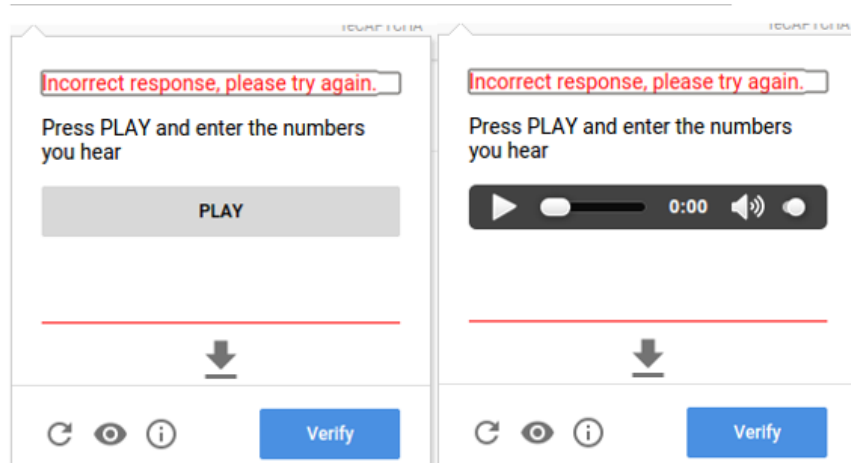

Accessibility and reCaptcha and hCaptcha

4. If your answer is incorrect, you will be presented with another audio challenge.

5. If your answer is correct, the audio challenge will close and the reCAPTCHA checkbox will become checked. ReCAPTCHA will also notify the screen reader of the successful verification.